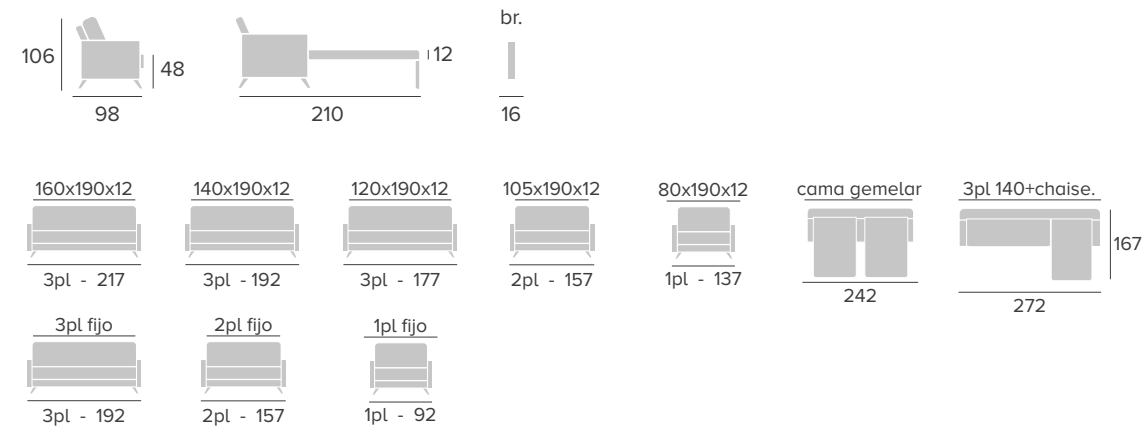

# TAMARA

sofá

mec. nacional 12x190

TAMARA  
sofá